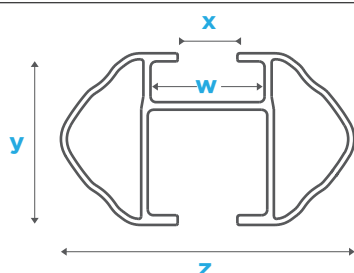

DOZER

IT Barra da tetto in alluminio
 EN Aluminium roof bar
 FR Barres de toit en aluminium
 DE Dach-Lastenträger aus Aluminium

	Dozer	Dozer XL	Dozer XXL
Lunghezza / Length	120 cm	135 cm	150 cm
Codice art.	000015000000	000015100000	000075000000
Portata max / Max load	90 kg	90 kg	90 kg
Fissaggio / Fixing system	Con attrezzi (inclusi) / Tools required (included)	Con attrezzi (inclusi) / Tools required (included)	Con attrezzi (inclusi) / Tools required (included)
Antifurto / Antitheft	✓	✓	✓
Profilo barra / Bar profile	Dozer*	Dozer*	Dozer*
Railings			
TÜV	Tested	Tested	Tested
ISO/PAS 11154:2006	Complies with clauses 5.2.5, 5.3.5	Complies with clauses 5.2.5, 5.3.5	Complies with clauses 5.2.5, 5.3.5
DIN 75302	Fully compliant	Fully compliant	Fully compliant
	L x W x H : 13x120x10,5 cm 📦 4,1 Kg	L x W x H : 133x14,5x10 cm 📦 4,2 Kg	L x W x H : 160x18x15 cm 📦 5,25 Kg
	L x W x H : 20,5x120x31 cm 📦 16,9 Kg P.z : 4	L x W x H : 134x21x31 cm 📦 17,7 Kg P.z : 4	- - -
	L x W x H : 84x120x205 cm 📦 449 Kg P.z : 96	L x W x H : 84x134x205 cm 📦 446 Kg P.z : 96	L x W x H : 80x162,5x117 cm 📦 168 Kg P.z : 28

*DOZER profile

x	10 mm
y	27 mm
z	54 mm
w	21 mm

Attacco / Clamp